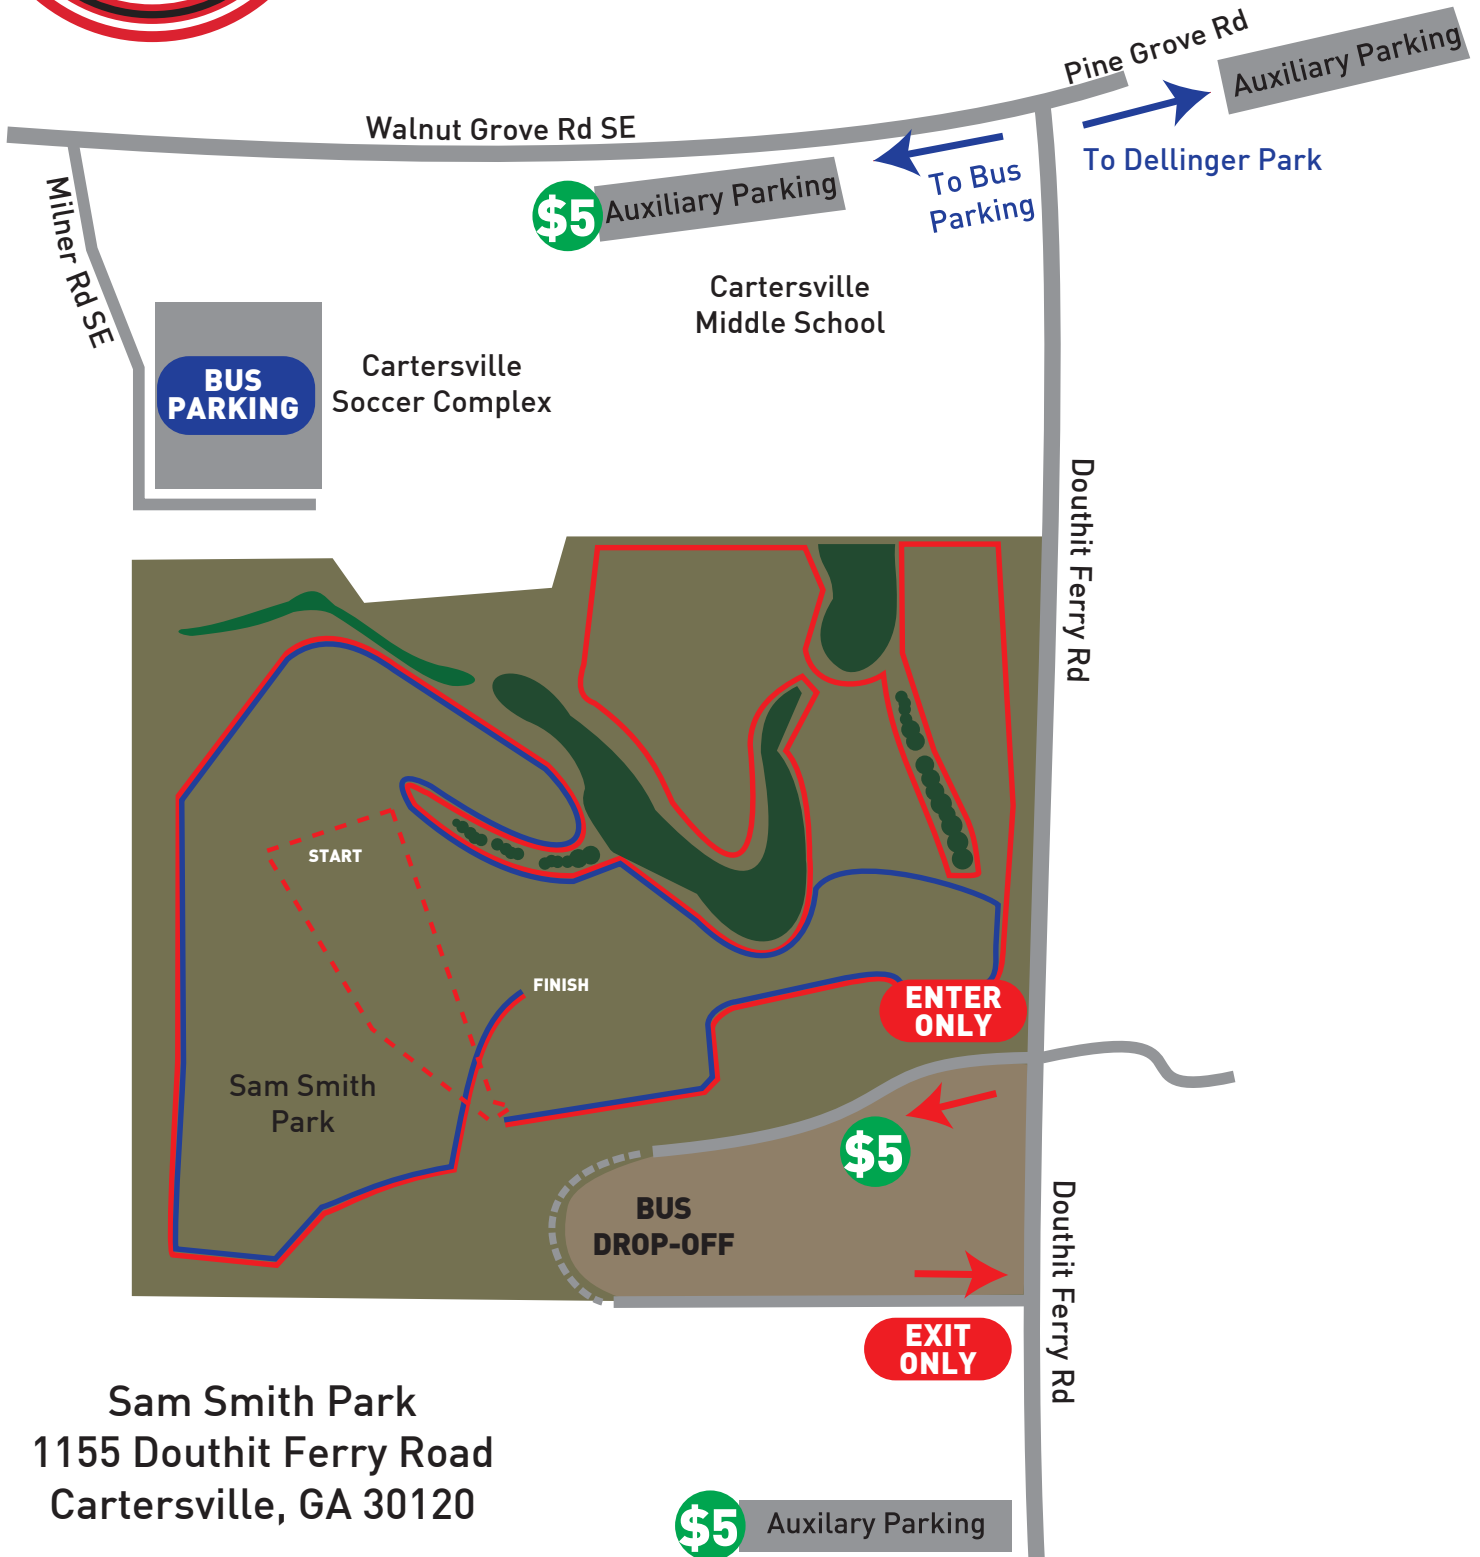

Parking Map

Sam Smith Park
1155 Douthit Ferry Road
Cartersville, GA 30120